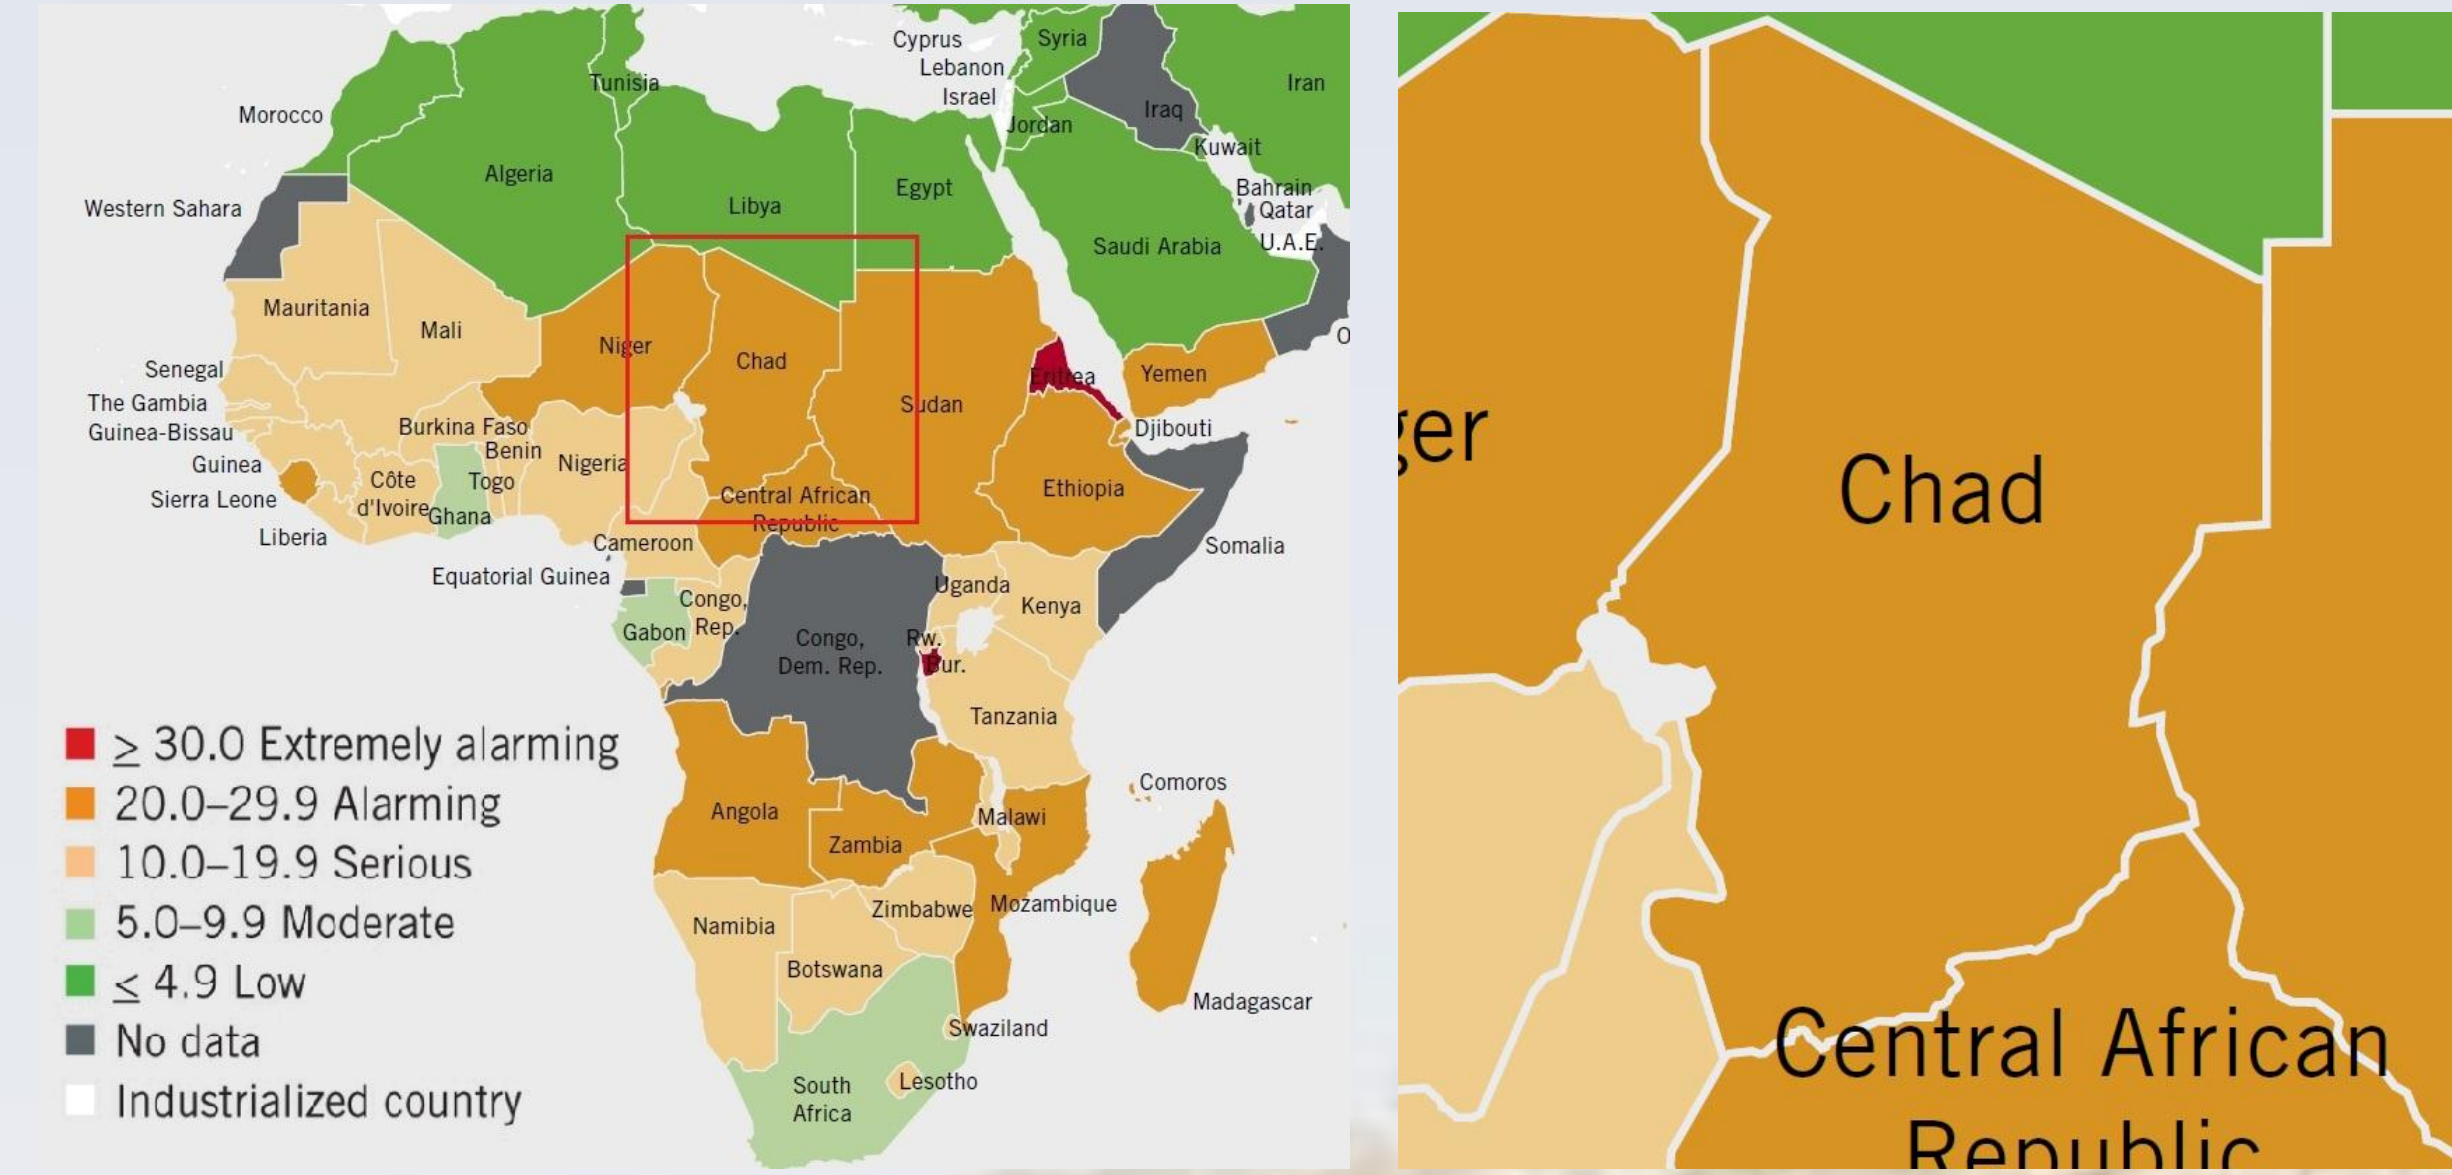

7 M's For Chad

Kevin Barry, Zach Schneider, Bryan Toribio, Robbie Wood
Advisors: Professor Wobbe, Professor Traver
Food Sustainability

Background

- Yao, Chad**
- In the Sahelian region
 - Population: >1000
 - Native animals
 - Goats
 - Camels
 - Cattle
 - In a arid/ pastoral area

Heifer International

- Establishes centers in impoverished areas
- A project site must be:
 - Safe
 - Easily accessible
 - Willing to receive help
- Provides recipients crops and livestock indigenous to the country
- Has worked in:
 - Cameroon
 - Ghana
 - Kenya
 - Rwanda

The Problem: Hunger in Chad

- Chad ranked 28.3 on the Global Hunger Index
- Malnutrition affects roughly 40% of children under 6

Cause

- Most of the land unusable for farming
- Majority of the country comprised of desert
- Low soil quality and erratic weather patterns give the country low food security