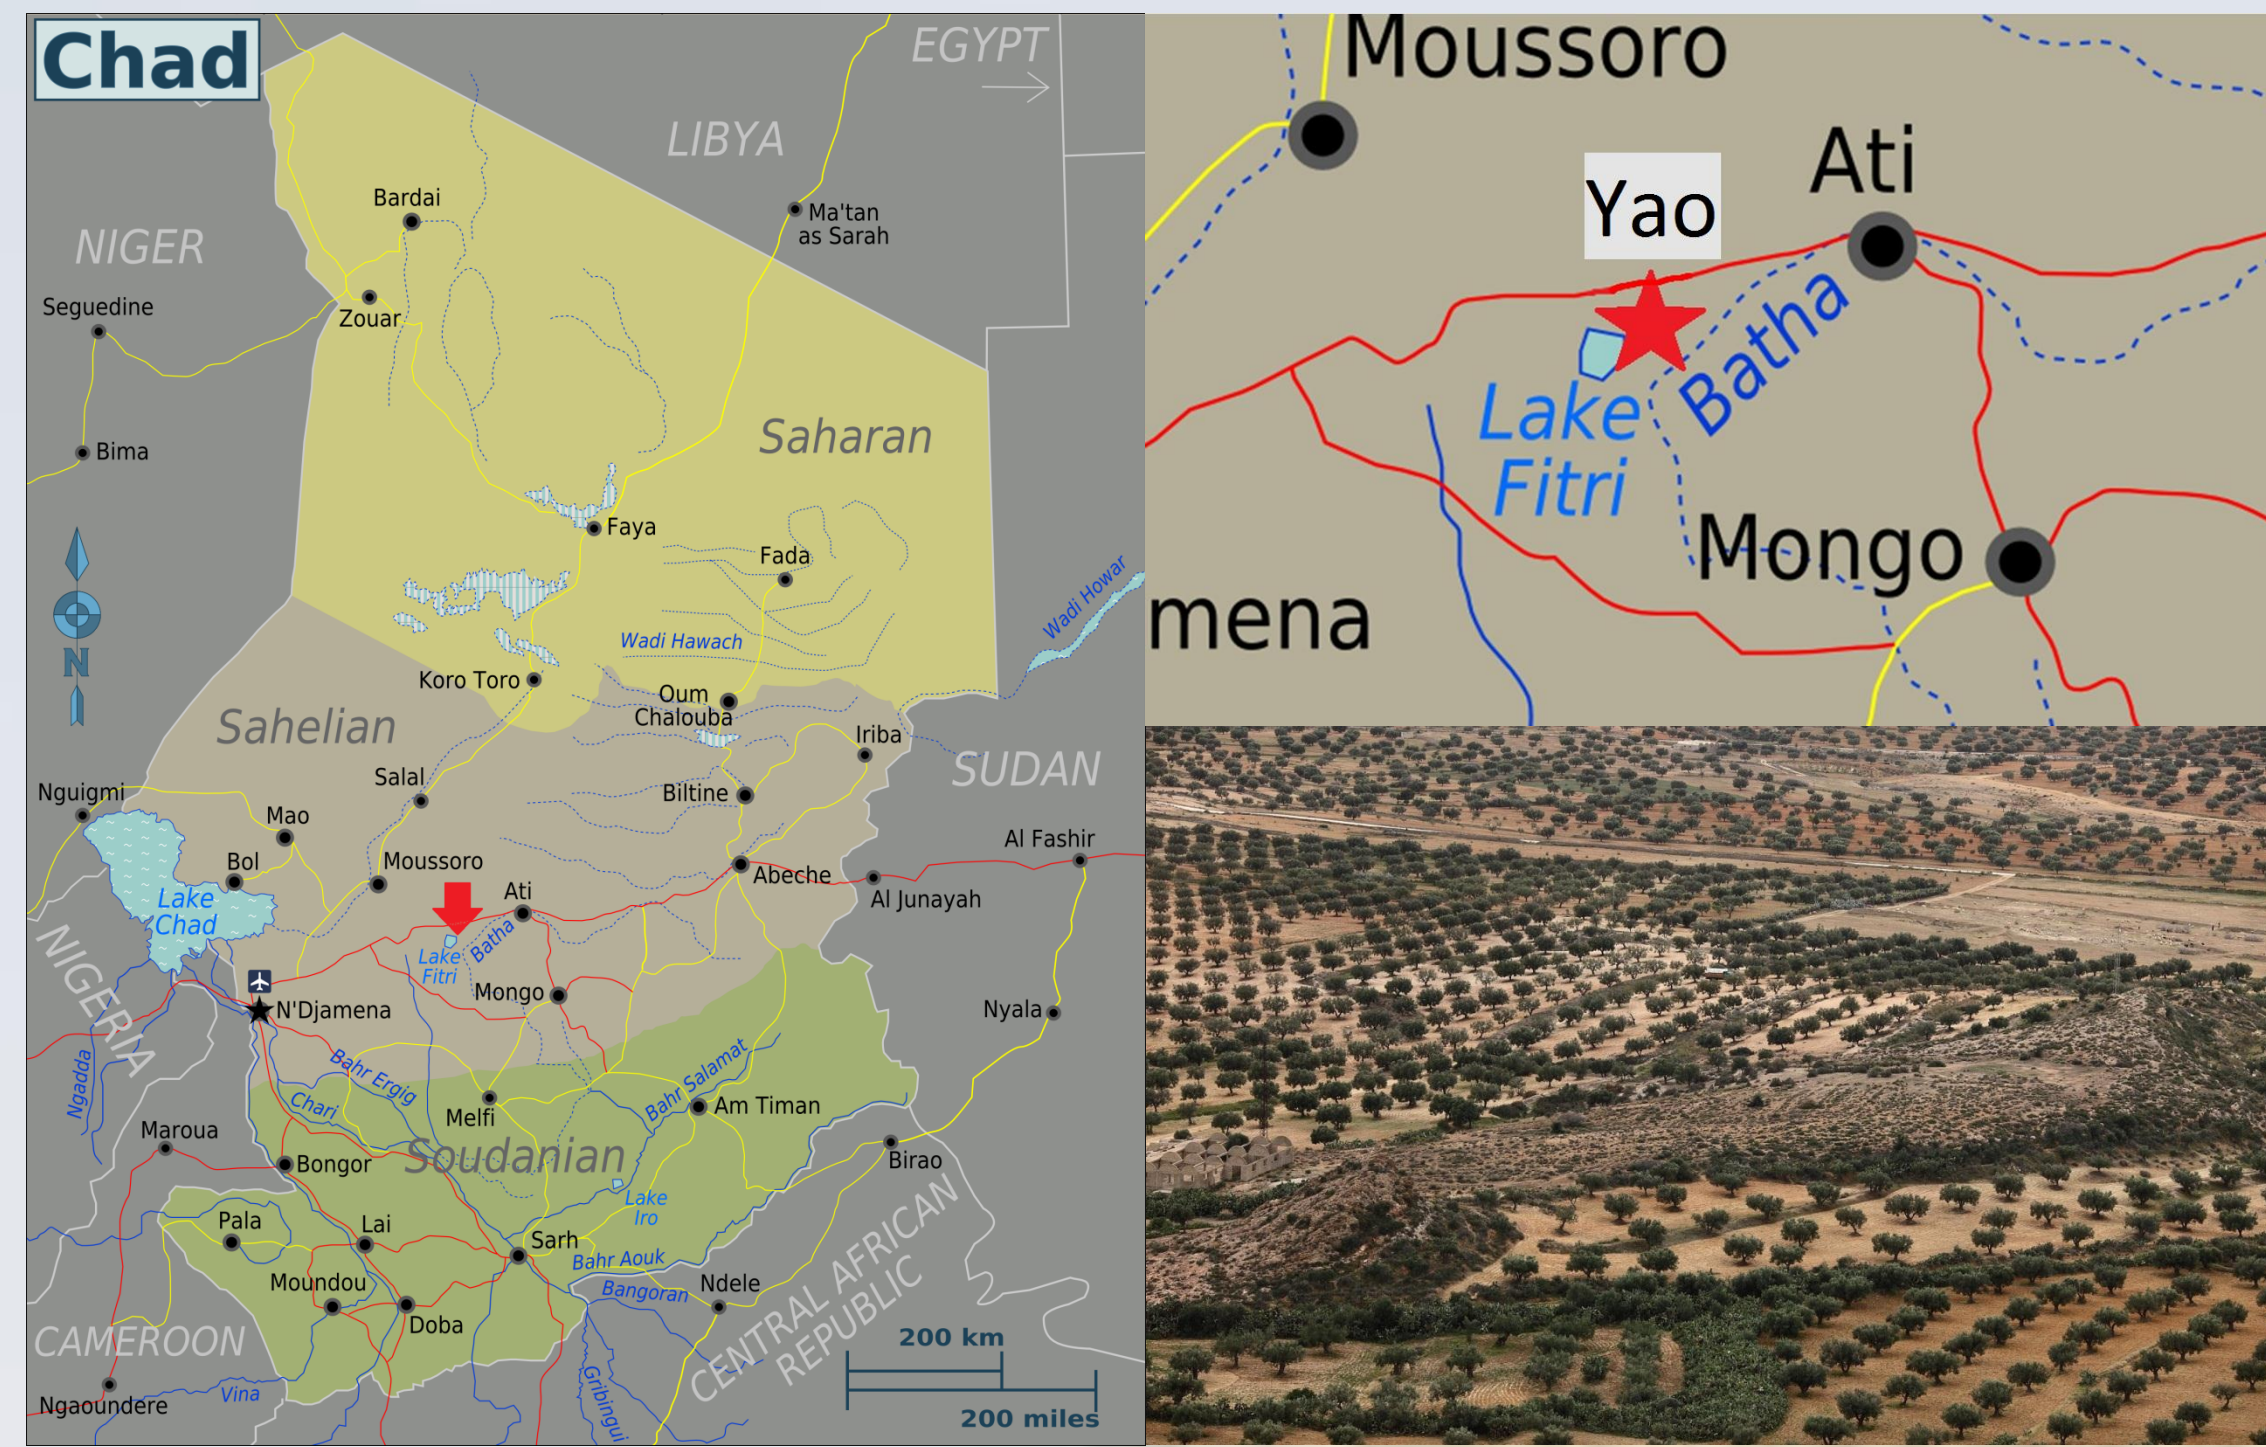

7 M's For Chad

Kevin Barry, Zach Schneider, Bryan Toribio, Robbie Wood
Advisors: Professor Wobbe, Professor Traver
Food Sustainability

Background

- Yao, Chad**
- In the Sahelian region
 - Population: >1000
 - Native animals
 - Goats
 - Camels
 - Cattle
 - In a arid/ pastoral area

Heifer International

- Establishes centers in impoverished areas
- A project site must be:
 - Safe
 - Easily accessible
 - Willing to receive help
- Provides recipients crops and livestock indigenous to the country
- Has worked in:
 - Cameroon
 - Ghana
 - Kenya
 - Rwanda

The Problem: Hunger in Chad

- Chad ranked 28.3 on the Global Hunger Index
- Malnutrition affects roughly 40% of children under 6

Cause

- Most of the land unusable for farming
- Majority of the country comprised of desert
- Low soil quality and erratic weather patterns give the country low food security