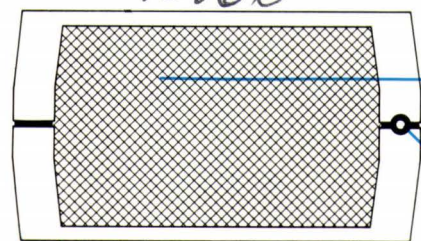

FEATURES:

- Attractive, contemporary design makes it ideal for all residential settings, including single-family dwelling, apartments, mobile homes and condominiums.
- Walk Test Light...Provides visual indication to determine Where and When intrusion will be detected.