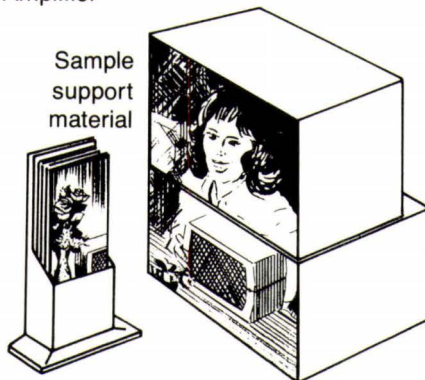

Sample support material