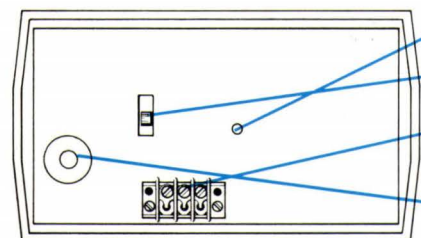

One of the little things that make a home livable

The NEW Battery-powered Residential Intrusion Detector

from Emerson
Electric's Statitrol
Division

STATITROL[®]
BETTER SECURITY PRODUCTS WORLDWIDE

was being developed about the time
Emerson bought Statitrol

- Battery Test Light...Assures batteries are at operational level.
- Control Switch...Three-position switch "ARM" — "OFF" — and "TEST"
- Accessory Relay Contacts...Special feature which allows unit to be connected to additional security protection devices.
- Horn...85 db. Piezoelectric

Suitable for use anywhere in your home — livingroom, bedroom, den, etc. RID is a battery-powered, self-contained area security device. Simply set RID in the desired location and it will protect home and property by sounding a loud alarm when it senses the presence of an intruder.