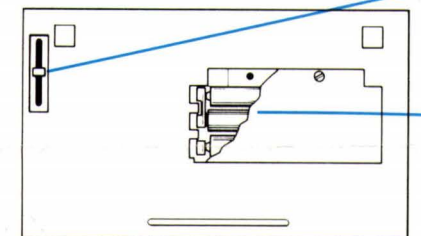

- Battery Test Light...Assures batteries are at operational level.
- Control Switch...Three-position switch "ARM" — "OFF" — and "TEST"
- Accessory Relay Contacts...Special feature which allows unit to be connected to additional security protection devices.
- Horn...85 db. Piezoelectric