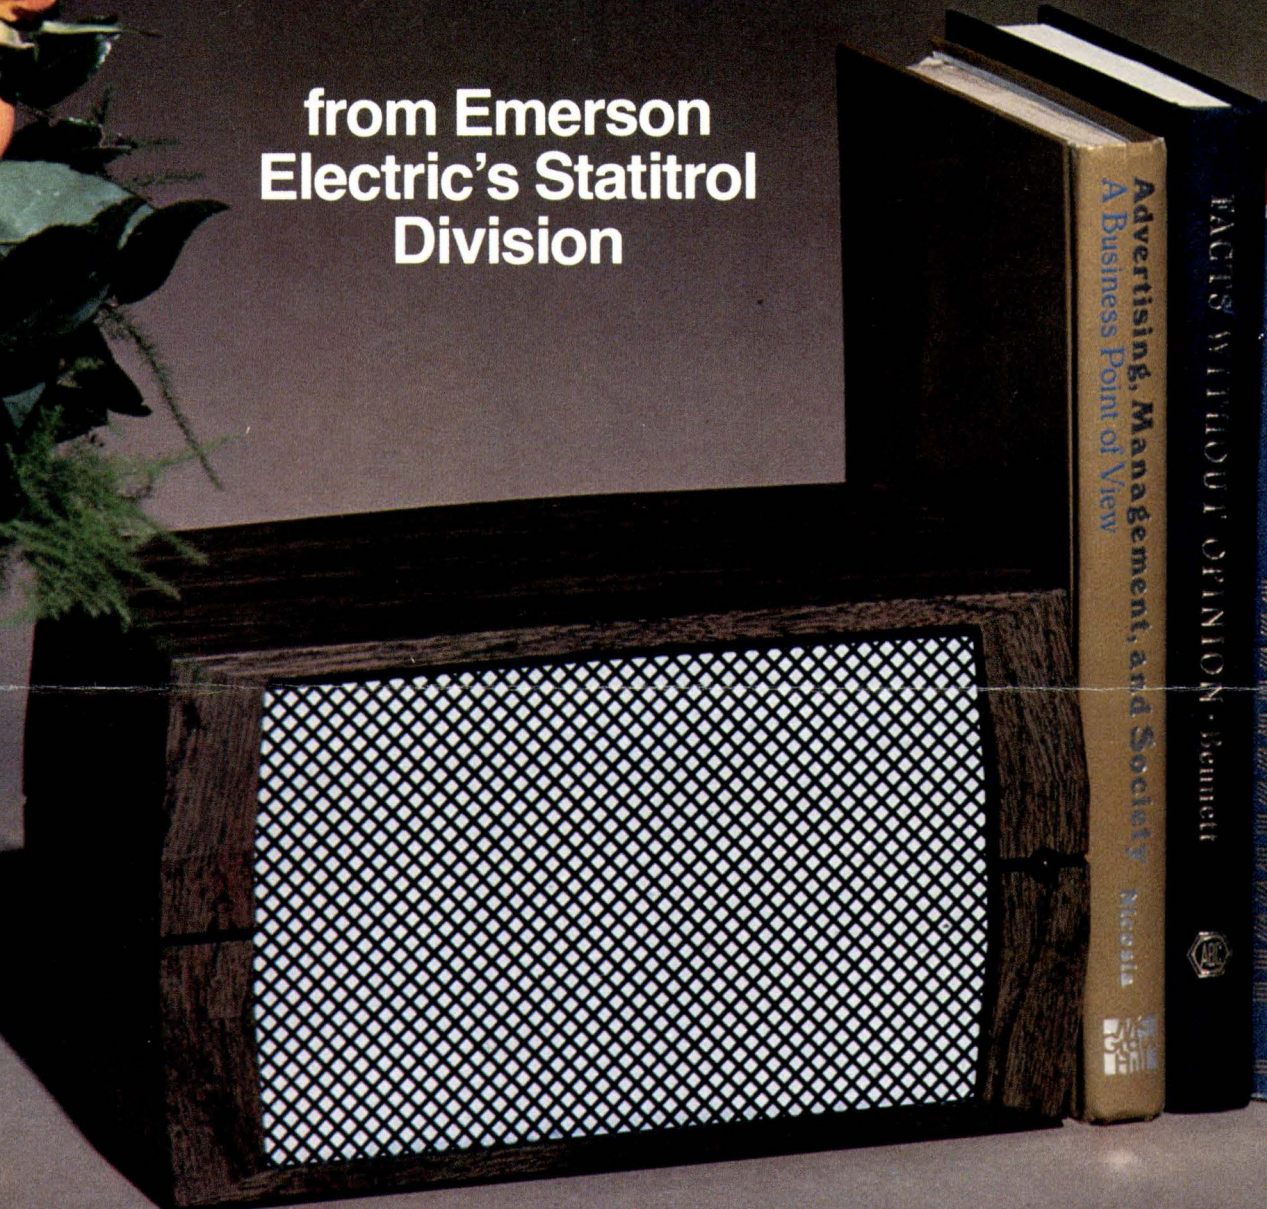

One of the little things that make a home livable

The NEW Battery-powered Residential Intrusion Detector

from Emerson
Electric's Statitrol
Division

STATITROL[®]
BETTER SECURITY PRODUCTS WORLDWIDE

was being developed about the time
Emerson bought Statitrol