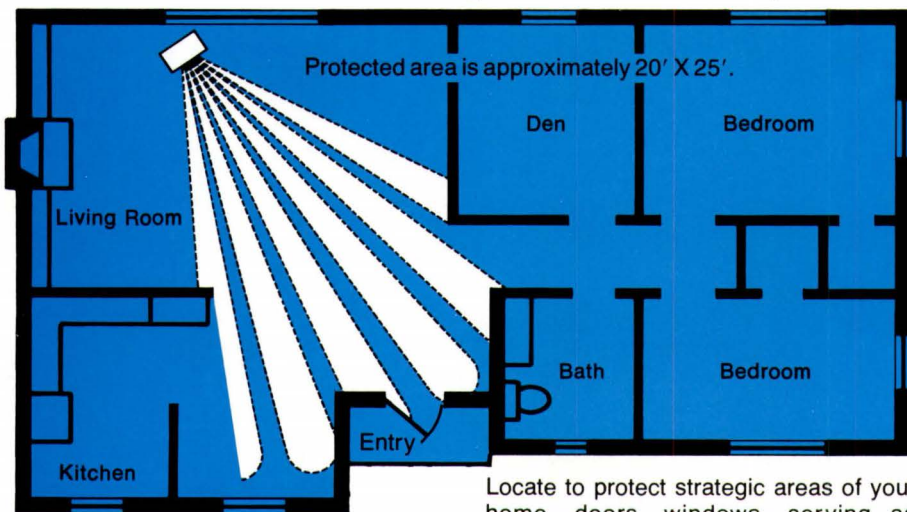

One of the little things that make a home livable

The NEW Battery-powered Residential Intrusion Detector

from Emerson
Electric's Statitrol
Division

STATITROL[®]
BETTER SECURITY PRODUCTS WORLDWIDE

was being developed about the time
Emerson bought Statitrol

Locate to protect strategic areas of your home...doors, windows...serving as entry points for an intruder. Coverage of central hallways is excellent.

\$ 78.66

FEATURES:

- Attractive, contemporary design makes it ideal for all residential settings, including single-family dwelling, apartments, mobile homes and condominiums.
- Walk Test Light...Provides visual indication to determine Where and When intrusion will be detected.