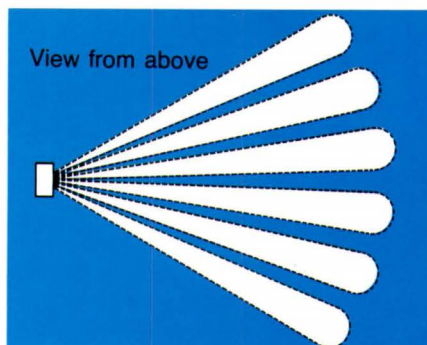

NEW from Statitrol, developers of SmokeGard® — another dependable, affordable home protection product — The Residential Intrusion Detector

Suitable for use anywhere in your home — livingroom, bedroom, den, etc. RID is a battery-powered, self-contained area security device. Simply set RID in the desired location and it will protect home and property by sounding a loud alarm when it senses the presence of an intruder.

The Statitrol Residential Intrusion Detector utilizes passive infrared technology — the most reliable and sensitive intrusion protection on the market today. Passive infrared operates as a temperature sensing mechanism that alerts you to the presence of an intruder in the protected area.

Horizontal — 60° range — coverage is divided into six active adjacent zones.